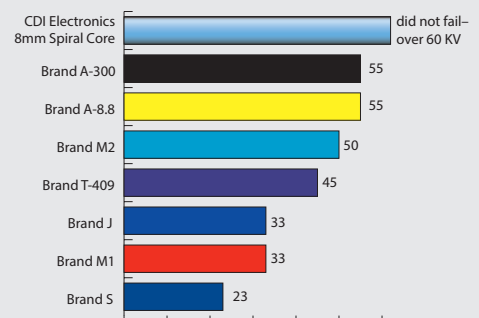

IGNITION VOLTAGE - (KV)
Insulation Performance High Dielectric Test - Wire Failure due to Voltage Leakage