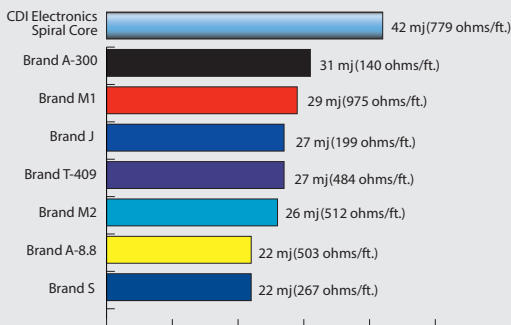

More Spark Energy!

Optimum capacitance, inductance and resistance for maximum energy transmission

SPARK ENERGY - MILLIJOULES (mj)
Note: No correlation between Resistance and Spark Energy

Better EMI Suppression!

Ideal electrical properties provide best EMI suppression for peak radio and electronic ignition performance