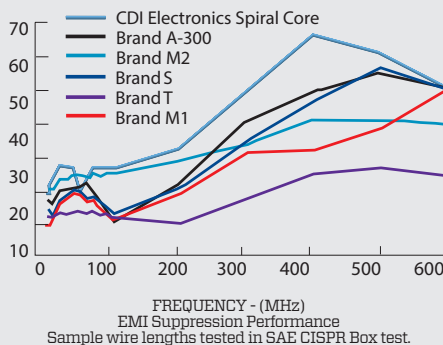

Sample wire lengths tested in SAE CISPR Box test.

Higher Dielectric Strength!

Premium silicone jacket over dense EPDM (Ethylene Propylene Diene Monomer) for best insulation performance